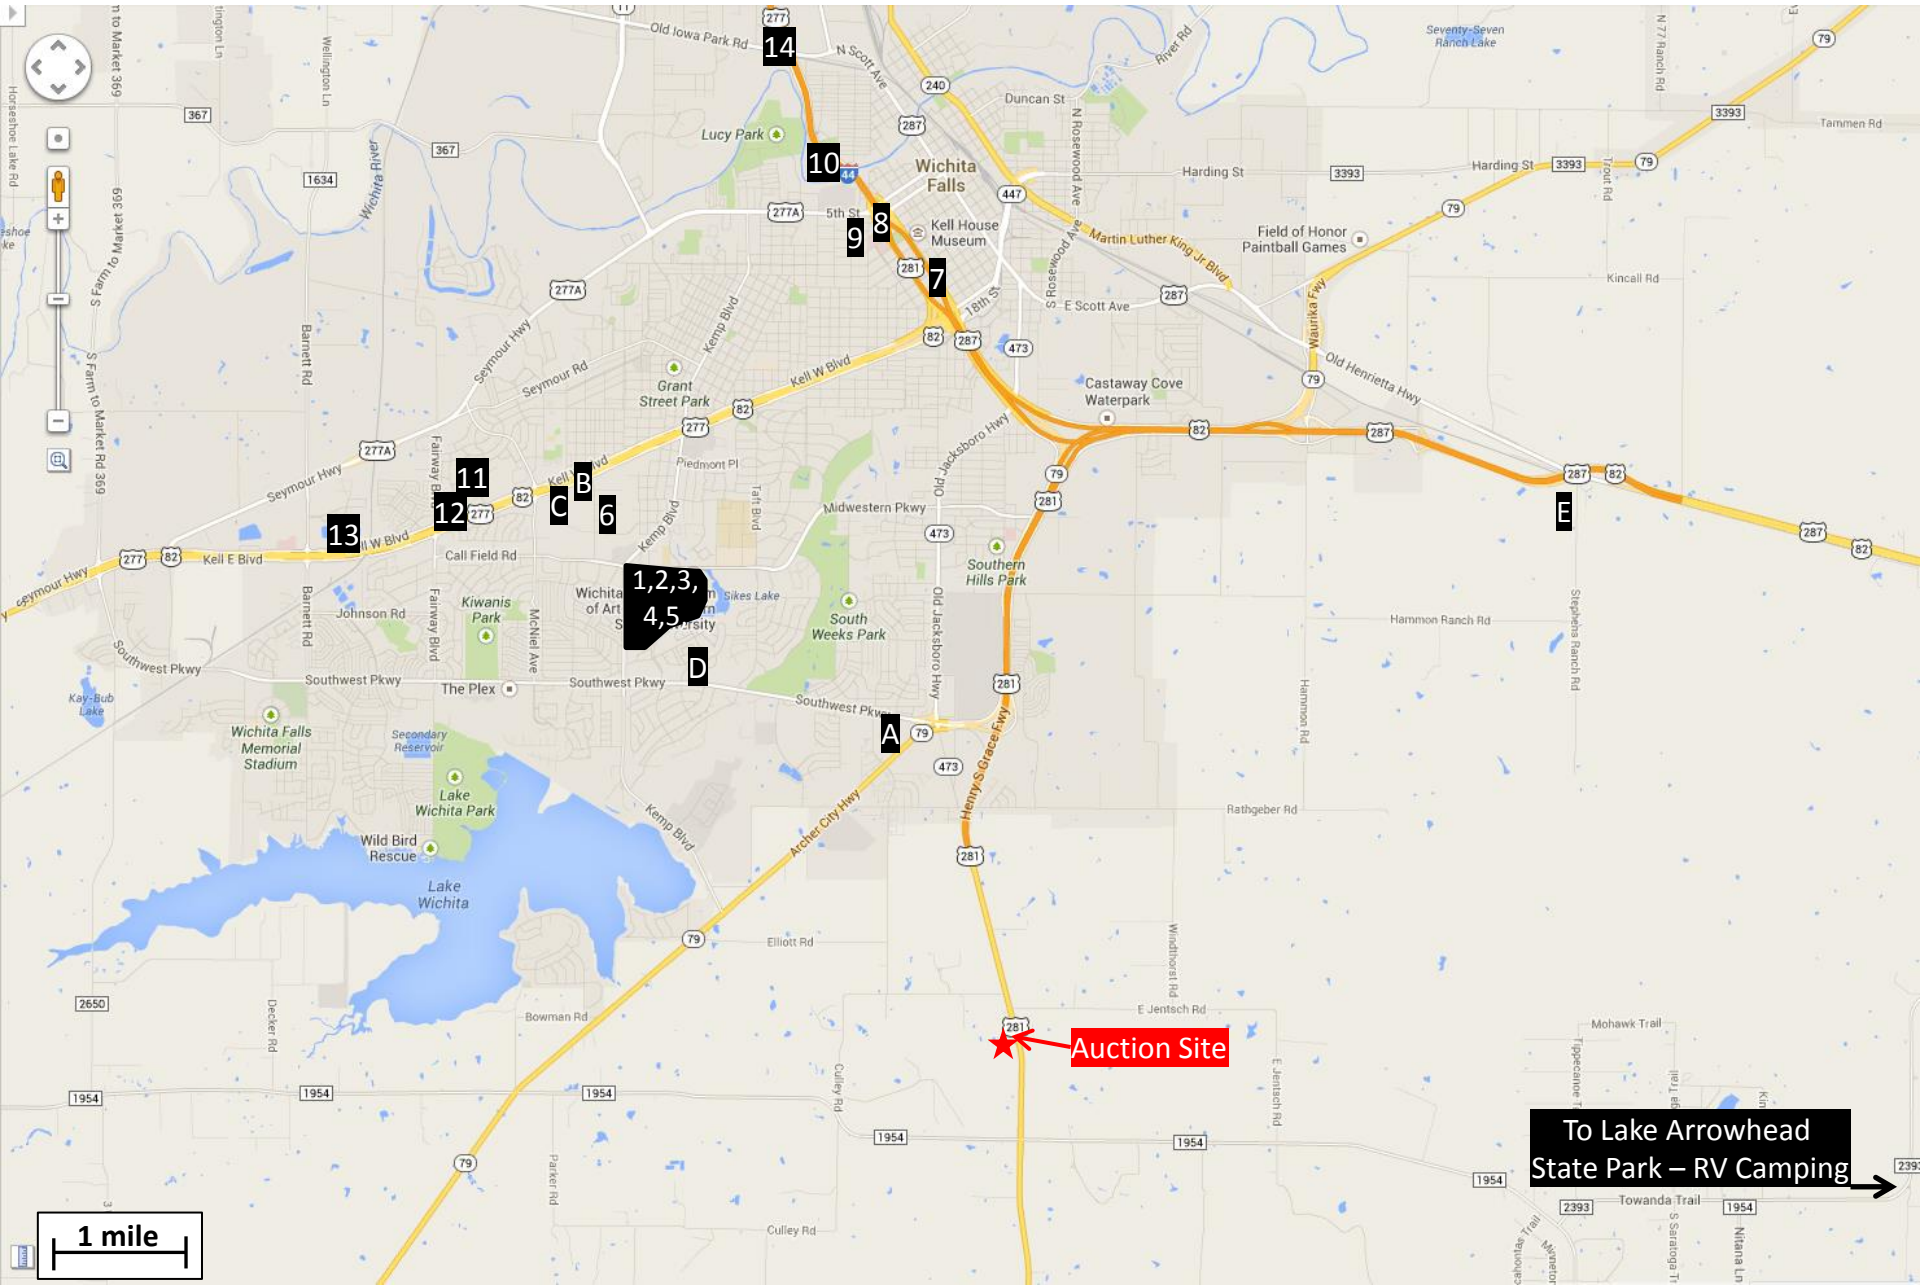

Norman York Estate - Vintage Boat and Outboard Motor Auction

Wichita Falls, Texas Hotel and Retail Map

November 16, 2013

Auction Site

**1,2,3,
4,5**

11

12

13

14

10

9

8

7

6

C

B

**To Lake Arrowhead
State Park – RV Camping**

1 mile